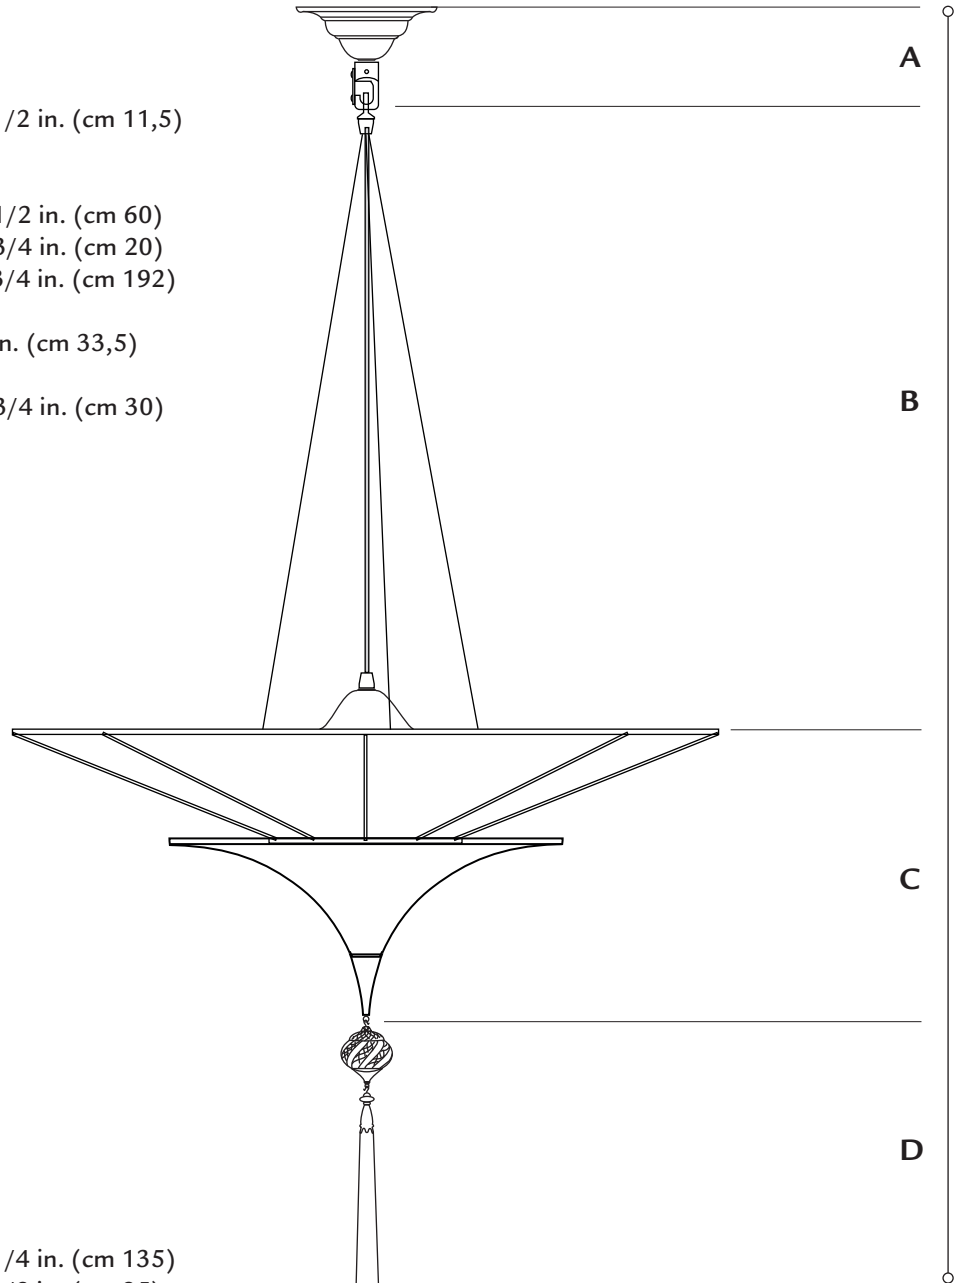

A. ceiling attachment 4 1/2 in. (cm 11,5)
(hook included)

B. string's standard lenght 23 1/2 in. (cm 60)
minimum 7 3/4 in. (cm 20)
maximum 74 3/4 in. (cm 192)

C. shade 13 in. (cm 33,5)

D. metal drop with rayon tassel 11 3/4 in. (cm 30)

standard overall height 53 1/4 in. (cm 135)
minimum 37 1/2 in. (cm 95)
maximum 105 1/8 in. (cm 267)

weight lb.44 oz.1 (20 kg)

suggested wattage LED - 6 x MAX 15W + 1 x GU10 MAX 5W

voltage 110/120V: E26 socket . 220/240V: E27 socket